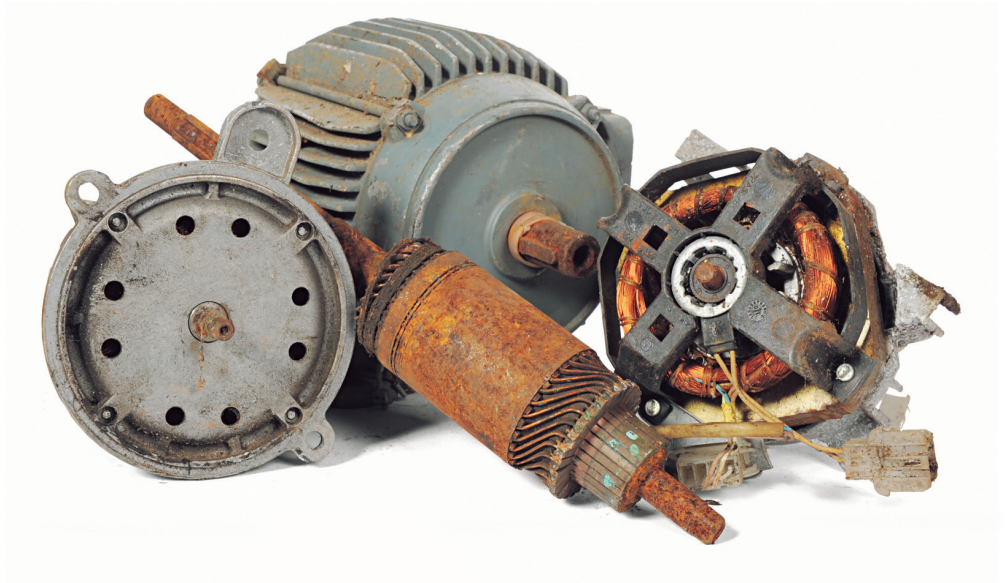

ELECTRIC MOTORS, CU/FE

Recycling rate
approx. 95 %

SORTING GUIDE

YES PLEASE

- Electric motors without gear case and mounting brackets

NO THANKS

- Gear cases
- Mounting brackets
- Iron dust

Questions?